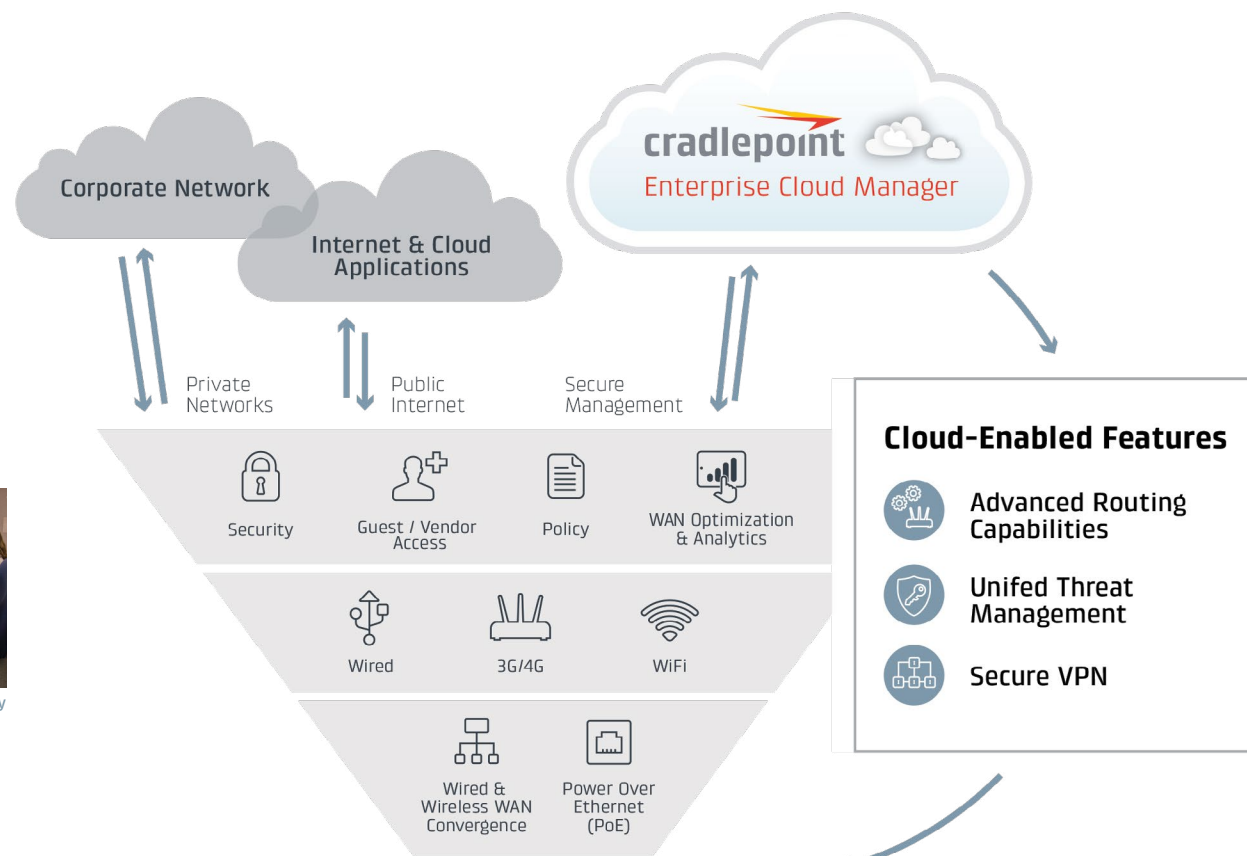

Advanced Edge Routing Solutions

Cradlepoint AER Series

FOR SMALL & MICRO BRANCH NETWORKS

cradlepoint

Cloud Managed, All-in-One Networking Solution

Cradlepoint's AER platform is the industry's most robust cellular WAN management application system, and is the only 4G LTE networking platform to offer dual-modem multi-carrier support and Unified Threat Management (UTM) capabilities to meet the growing needs of small and micro branch networks.

This all-in-one networking solution combines routing, multi-WAN support (wired + 4G wireless), advanced

security, private network support, and high performance WiFi in a platform that can be deployed, managed, and optimized via the cloud.

Administrators can extend best-in-breed management and security applications to remote branches with a solution that is customizable and lowers the total cost of ownership in a single deployment.

Branch Offices: Mobile, Micro, Small, and Pop-up

Retail

Construction

Healthcare

Public Safety

ALL-IN-ONE FEATURES

- + Cloud-managed
- + Dual modem-Multi Carrier Support
- + Dual-band, dual concurrent WiFi (802.11 a/b/g/n/ac)
- + WAN Diversity for backup, hybrid, or primary WAN
- + Industry-leading 4G failover
- + Unified Threat Management
- + 4 port PoE (AER3100 only)
- + Cloud-enabled advanced routing & security options
- + Software-defined radio supports multiple carriers
- + Purpose-built for PCI Compliance