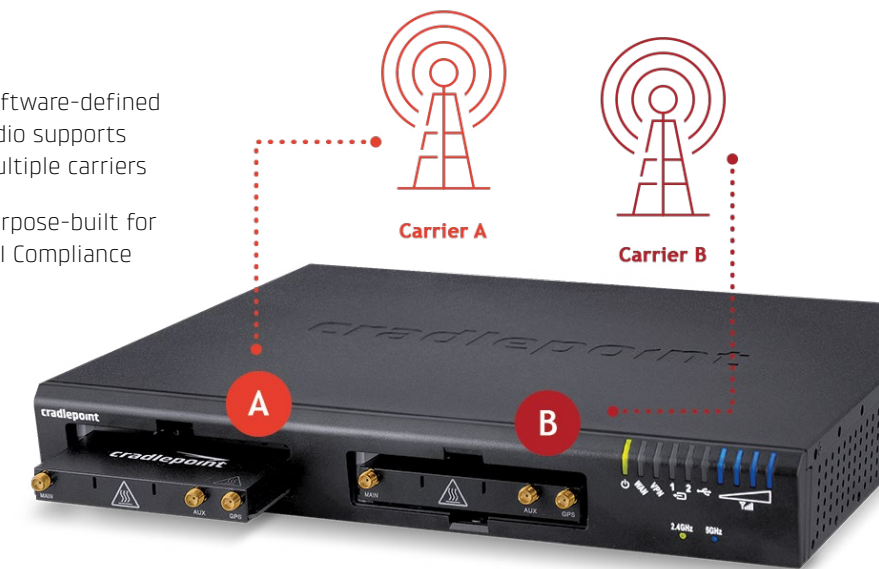

Retail

Construction

Healthcare

Public Safety

ALL-IN-ONE FEATURES

- + Cloud-managed
- + Dual modem-Multi Carrier Support
- + Dual-band, dual concurrent WiFi (802.11 a/b/g/n/ac)
- + WAN Diversity for backup, hybrid, or primary WAN
- + Industry-leading 4G failover
- + Unified Threat Management
- + 4 port PoE (AER3100 only)
- + Cloud-enabled advanced routing & security options
- + Software-defined radio supports multiple carriers
- + Purpose-built for PCI Compliance

AER SERIES AT A GLANCE

Feature Set	AER3100	AER2100
WiFi (Dual-band, dual concurrent a/b/g/n/ac)	Yes	Yes
Dual Modem	Yes	Yes
Cloud Management	Yes	Yes
WiFi as WAN	Yes	Yes
Ports (WAN/LAN)	1 GigE WAN / 12 GigE LAN (Switchable)	1 GigE WAN / 4 GigE LAN (Switchable)
Rack Mount	Yes	Optional Kit
Processor	1.2Ghz dual-core processor	800Mhz dual-core processor
Memory	1GB DDR3	256MB DDR3
Power-over-Ethernet	Yes (4 ports .af OR 2 port high power.at)	No