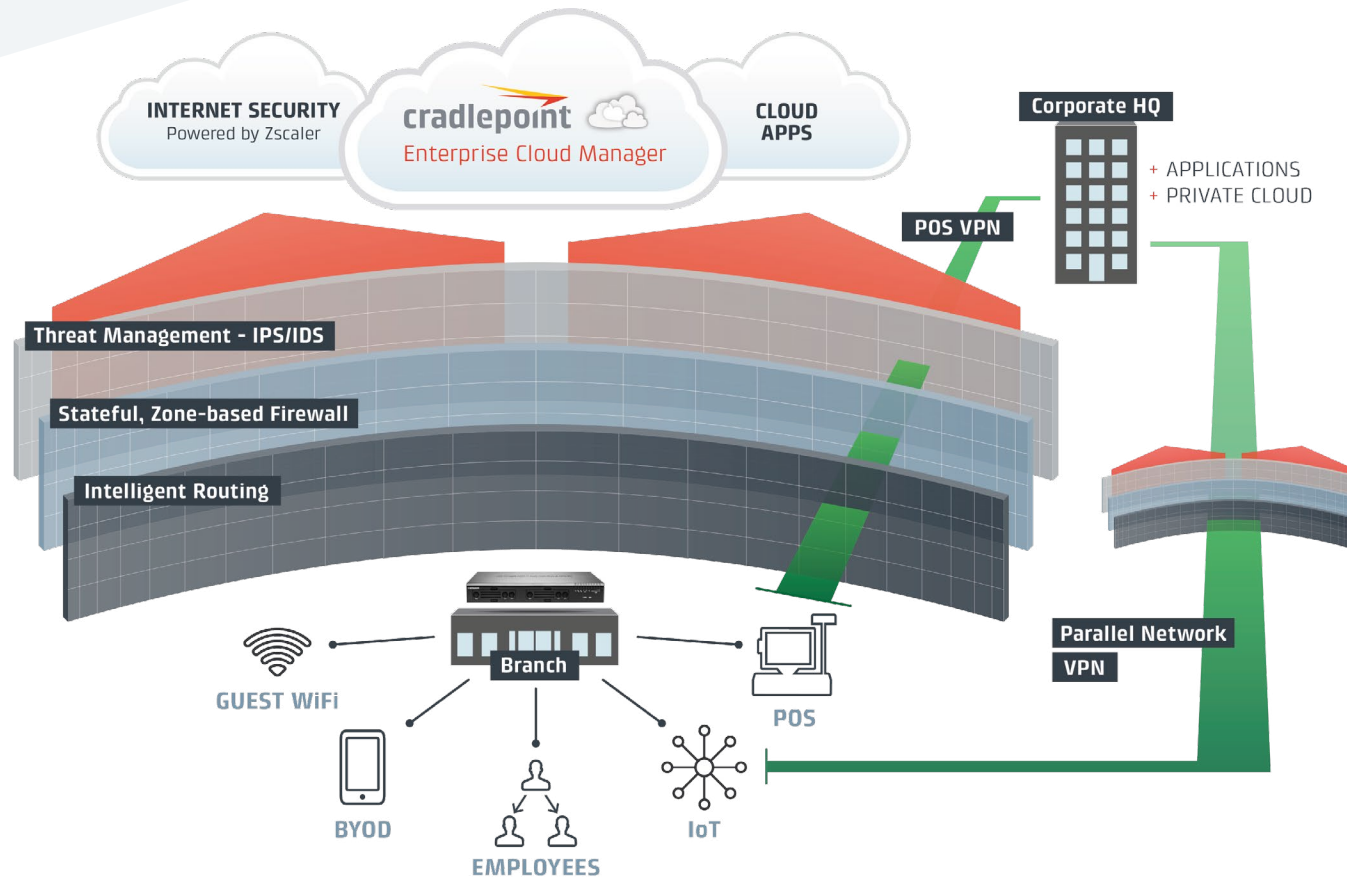

MAXIMIZE FLEXIBILITY

- Dual-modems with multi-carrier support for a "Cut-the-Wire" solution
- Add burst bandwidth easily for peak periods
- Integrate with MPLS networks for Hybrid WAN deployments
- Application aware policies for intelligent WAN selection and data usage optimization

DEPLOY & SCALE QUICKLY

- Increase speed to deployment with "zero-touch" configuration at installation
- Deploy services for increased security and advanced networking via the cloud
- Integrate easily with enterprise applications using Cradlepoint's open API

SECURE & PROTECT

- Protect assets with IPS/IDS, stateful firewall, network segmentation, and VLAN support
- Secure data transactions with advanced VPN options
- Integrate Zscaler to inspect "direct to internet" traffic with near-zero latency
- Purpose-built for PCI Compliance

UNIFIED THREAT MANAGEMENT AT THE EDGE

Defense In-Depth

Configured, deployed, and managed from the cloud, Cradlepoint's security suite provides a layered approach that defends against evasion attacks, improves network availability, and protects sensitive data from malicious malware and advanced threats. This Unified Threat Management solution leverages threat intelligence from best-in-breed cloud partners Zscaler and Trend Micro to create a hybrid of on-premise, cloud-enabled security ideal for small branch networks.